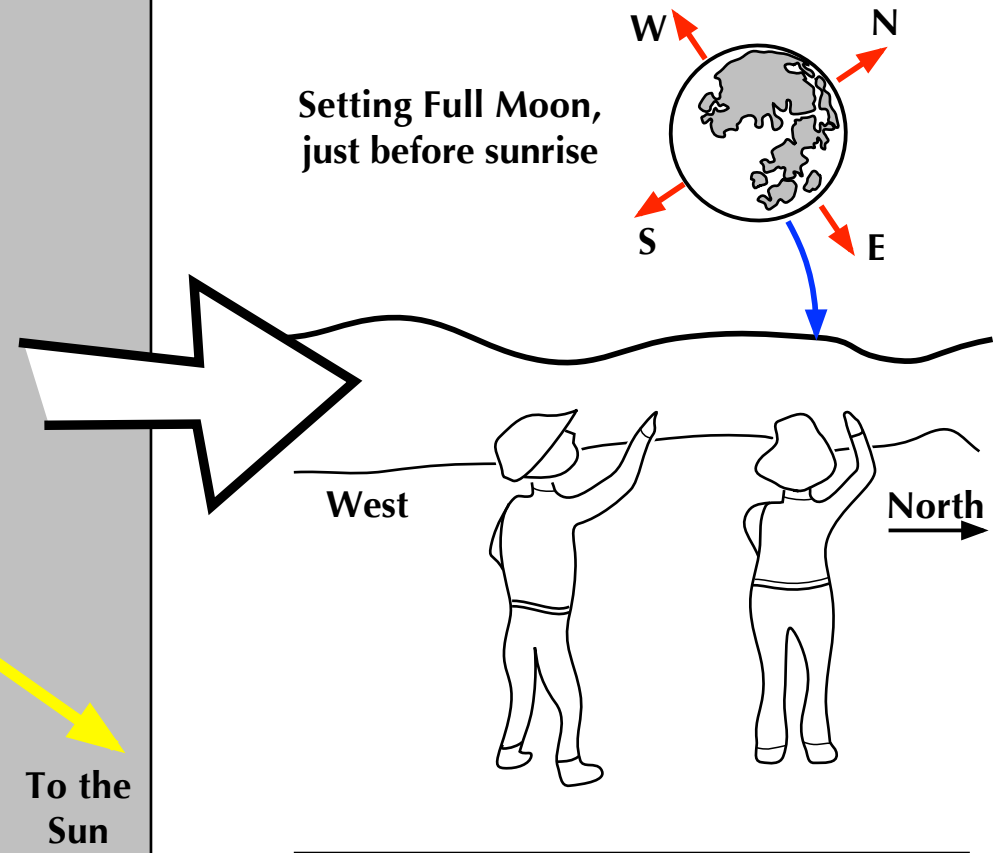

Setting Full Moon at a latitude of 45° North

In December, the Moon sets in the west-northwest and is tilted so that its southeastern side sets first.

Viewed from space, 50,000 miles from Earth

Viewed from an Earthbound perspective