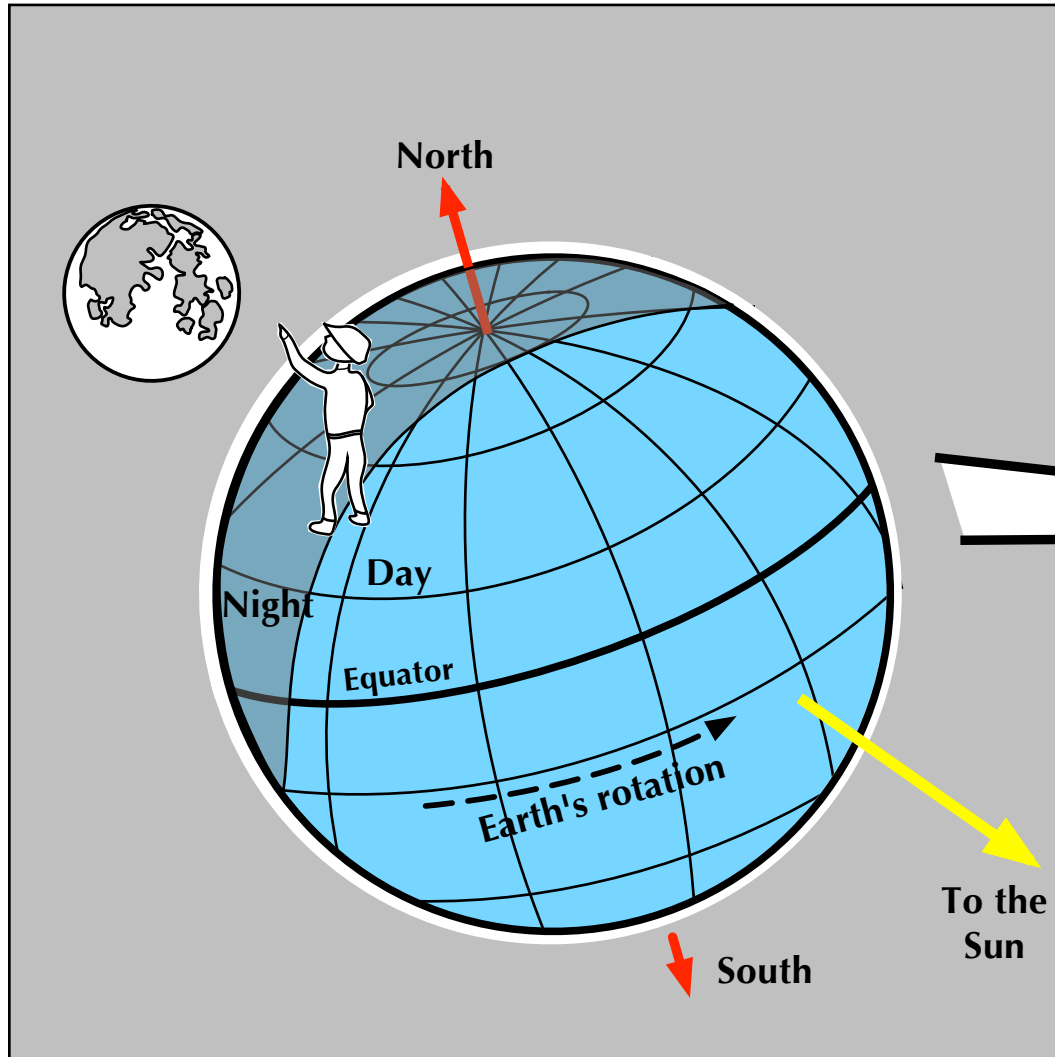

Setting Full Moon at a latitude of 45° North

In December, the Moon sets in the west-northwest and is tilted so that its southeastern side sets first.

Viewed from space, 50,000 miles from Earth

Viewed from an Earthbound perspective