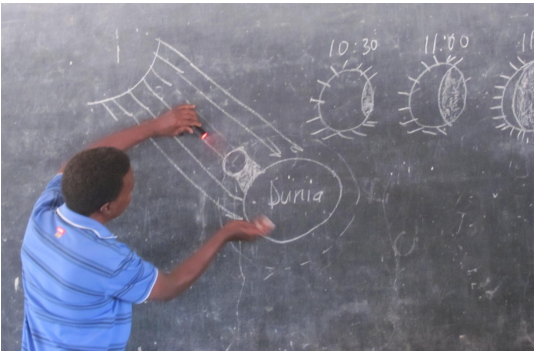

UNAWE-Tanzania and Telescopes to Tanzania collaborate to promote Astronomy and

Science Education in Tanzania

- We offer teacher workshops to develop inquiry and hands on teaching models
- We donate telescopes and other science material to schools
- We work in schools for events like the 3 November Solar Eclipse
- We create and translate materials from English into Swahili ,ie:*Swahili Space Scoop* and *Solar Eclipse* mini-books
- We partner with Tanzanian colleagues in forming a Community Development NGO to develop a model Centre for Science Education and Observatory in northern Tanzania
- We are working to create a Centre for Science teaching curriculum based on the national syllabus

A Centre for Science Education and Observatory: An East Africa Model

It will reflect the science curriculum of Tanzania and serve as a training & resource centre where teachers and students can enhance their STEM skills.